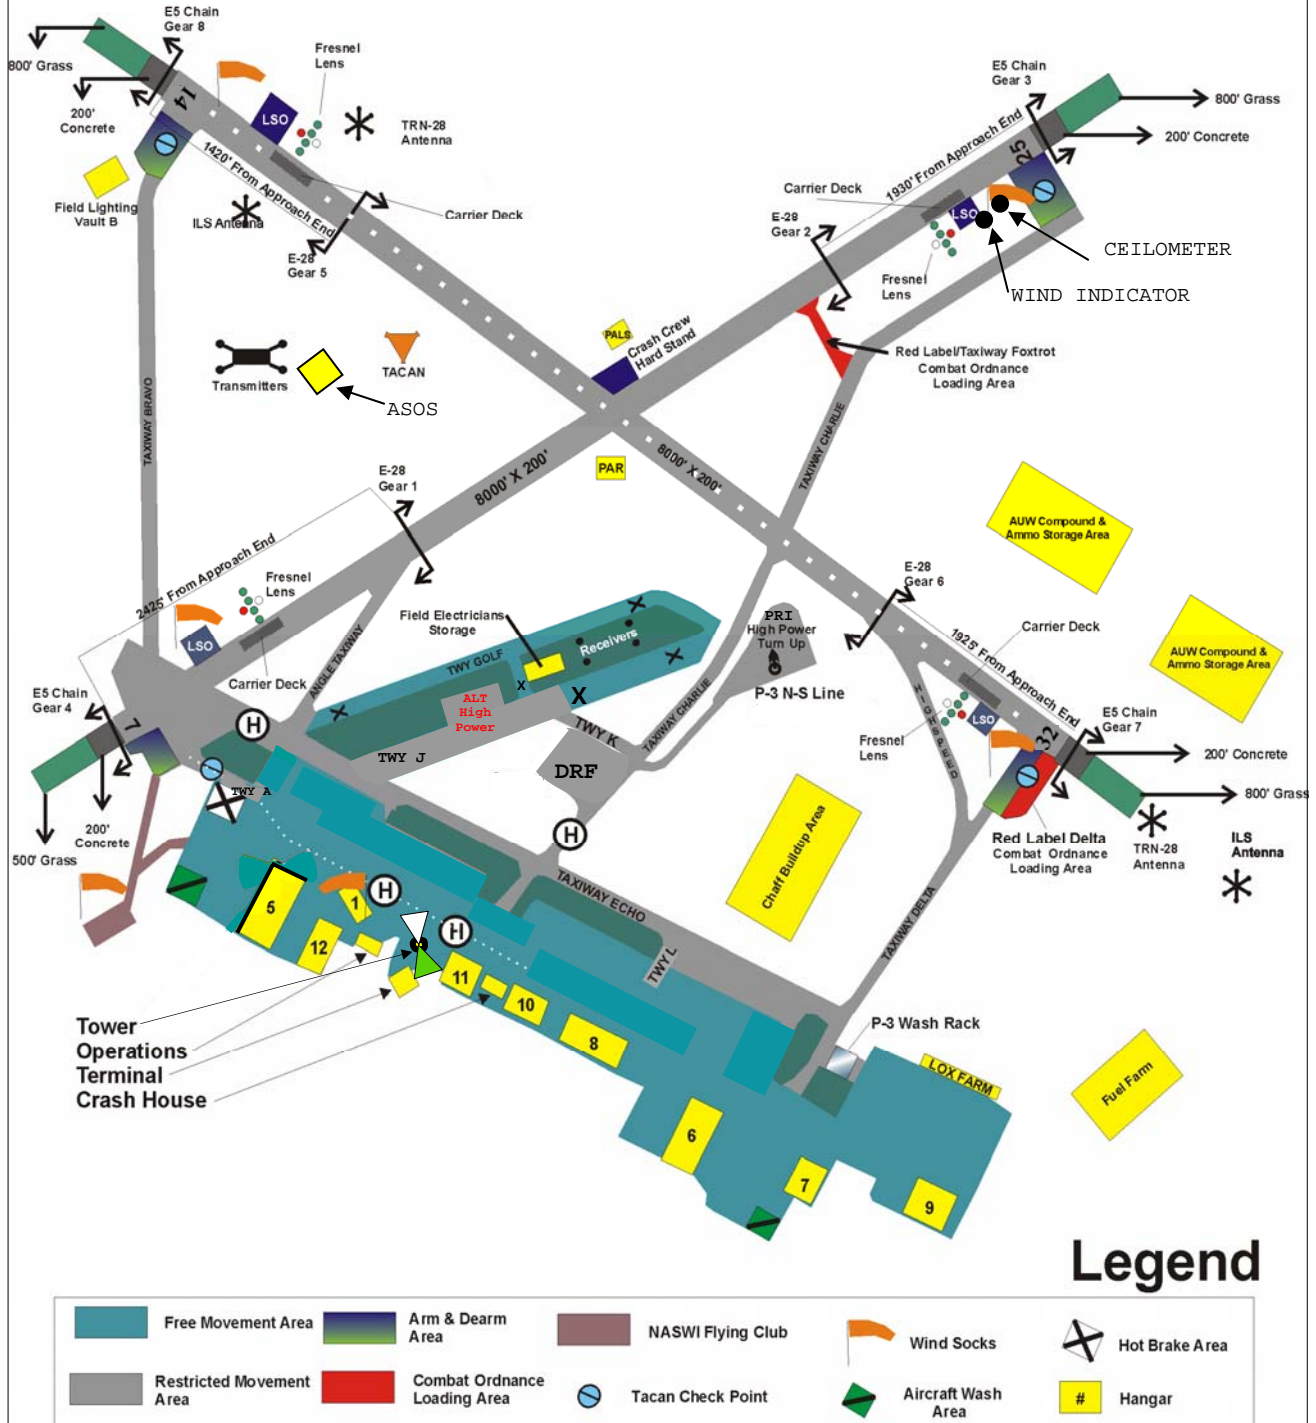

Naval Air Station, Whidbey Island, WA Ault Field Diagram

Not to Scale

Illustration (1)